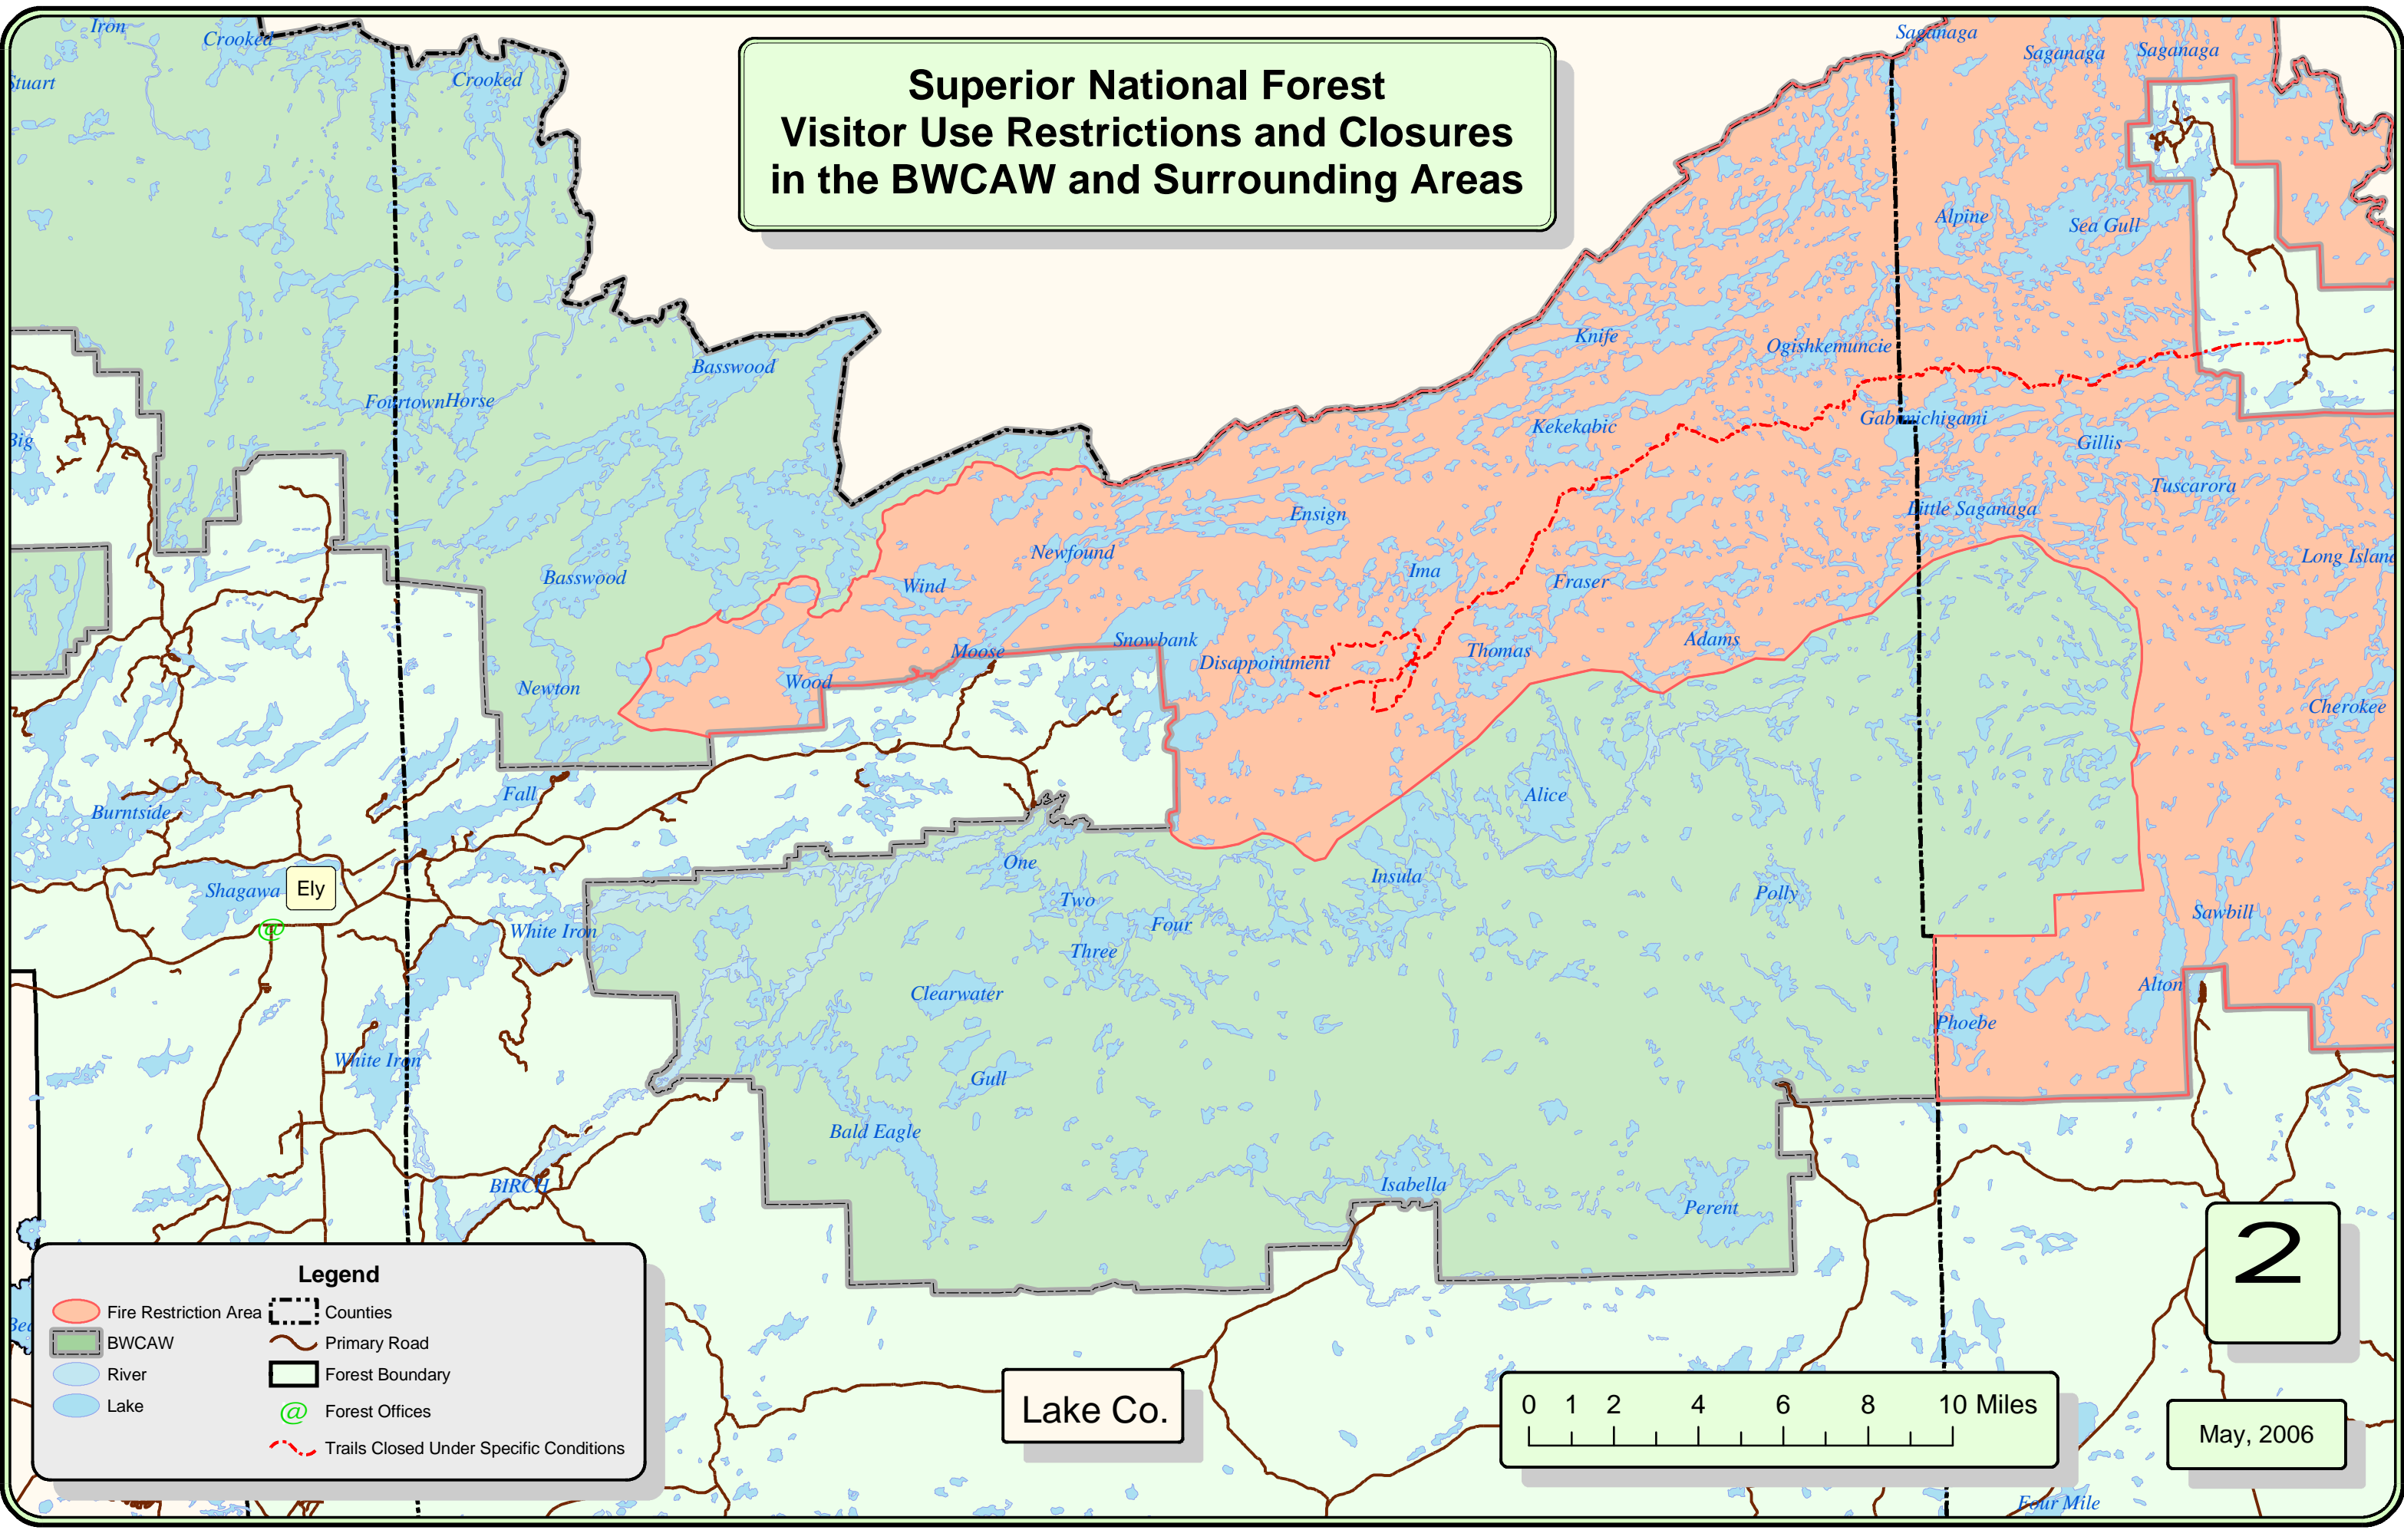

Superior National Forest Visitor Use Restrictions and Closures in the BWCAW and Surrounding Areas

Legend

- Fire Restriction Area
- BWCAW
- River
- Lake
- Counties
- Primary Road
- Forest Boundary
- Forest Offices
- Trails Closed Under Specific Conditions

Lake Co.

2

May, 2006