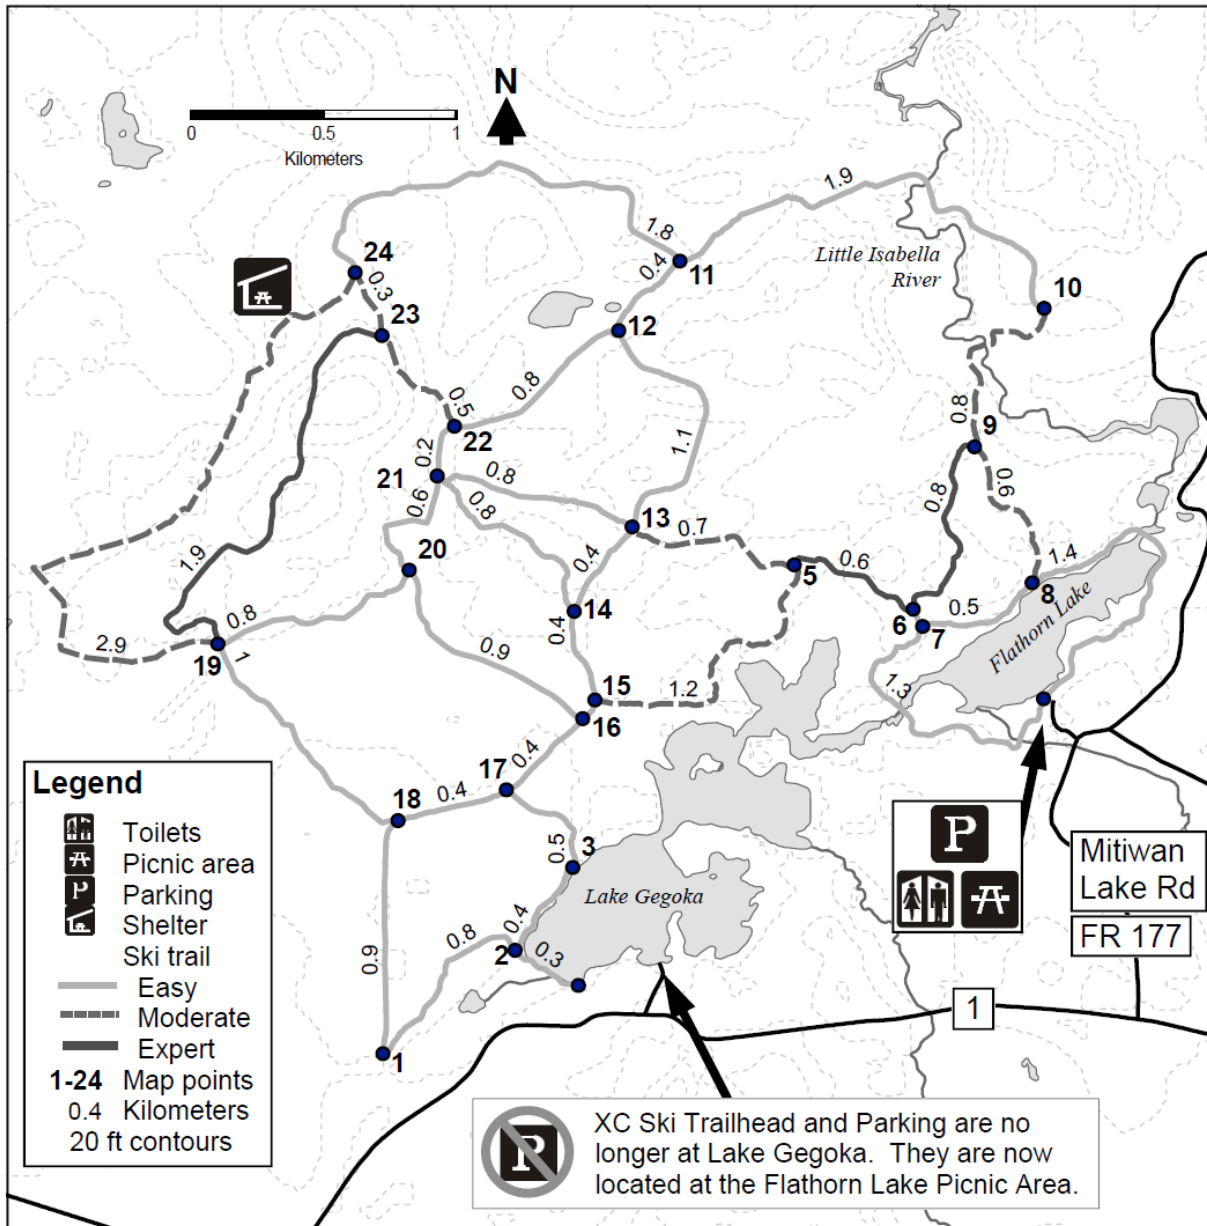

# Flathorn/Gegoka Ski Area

Get snow reports at <http://www.trailcondtions.tk>